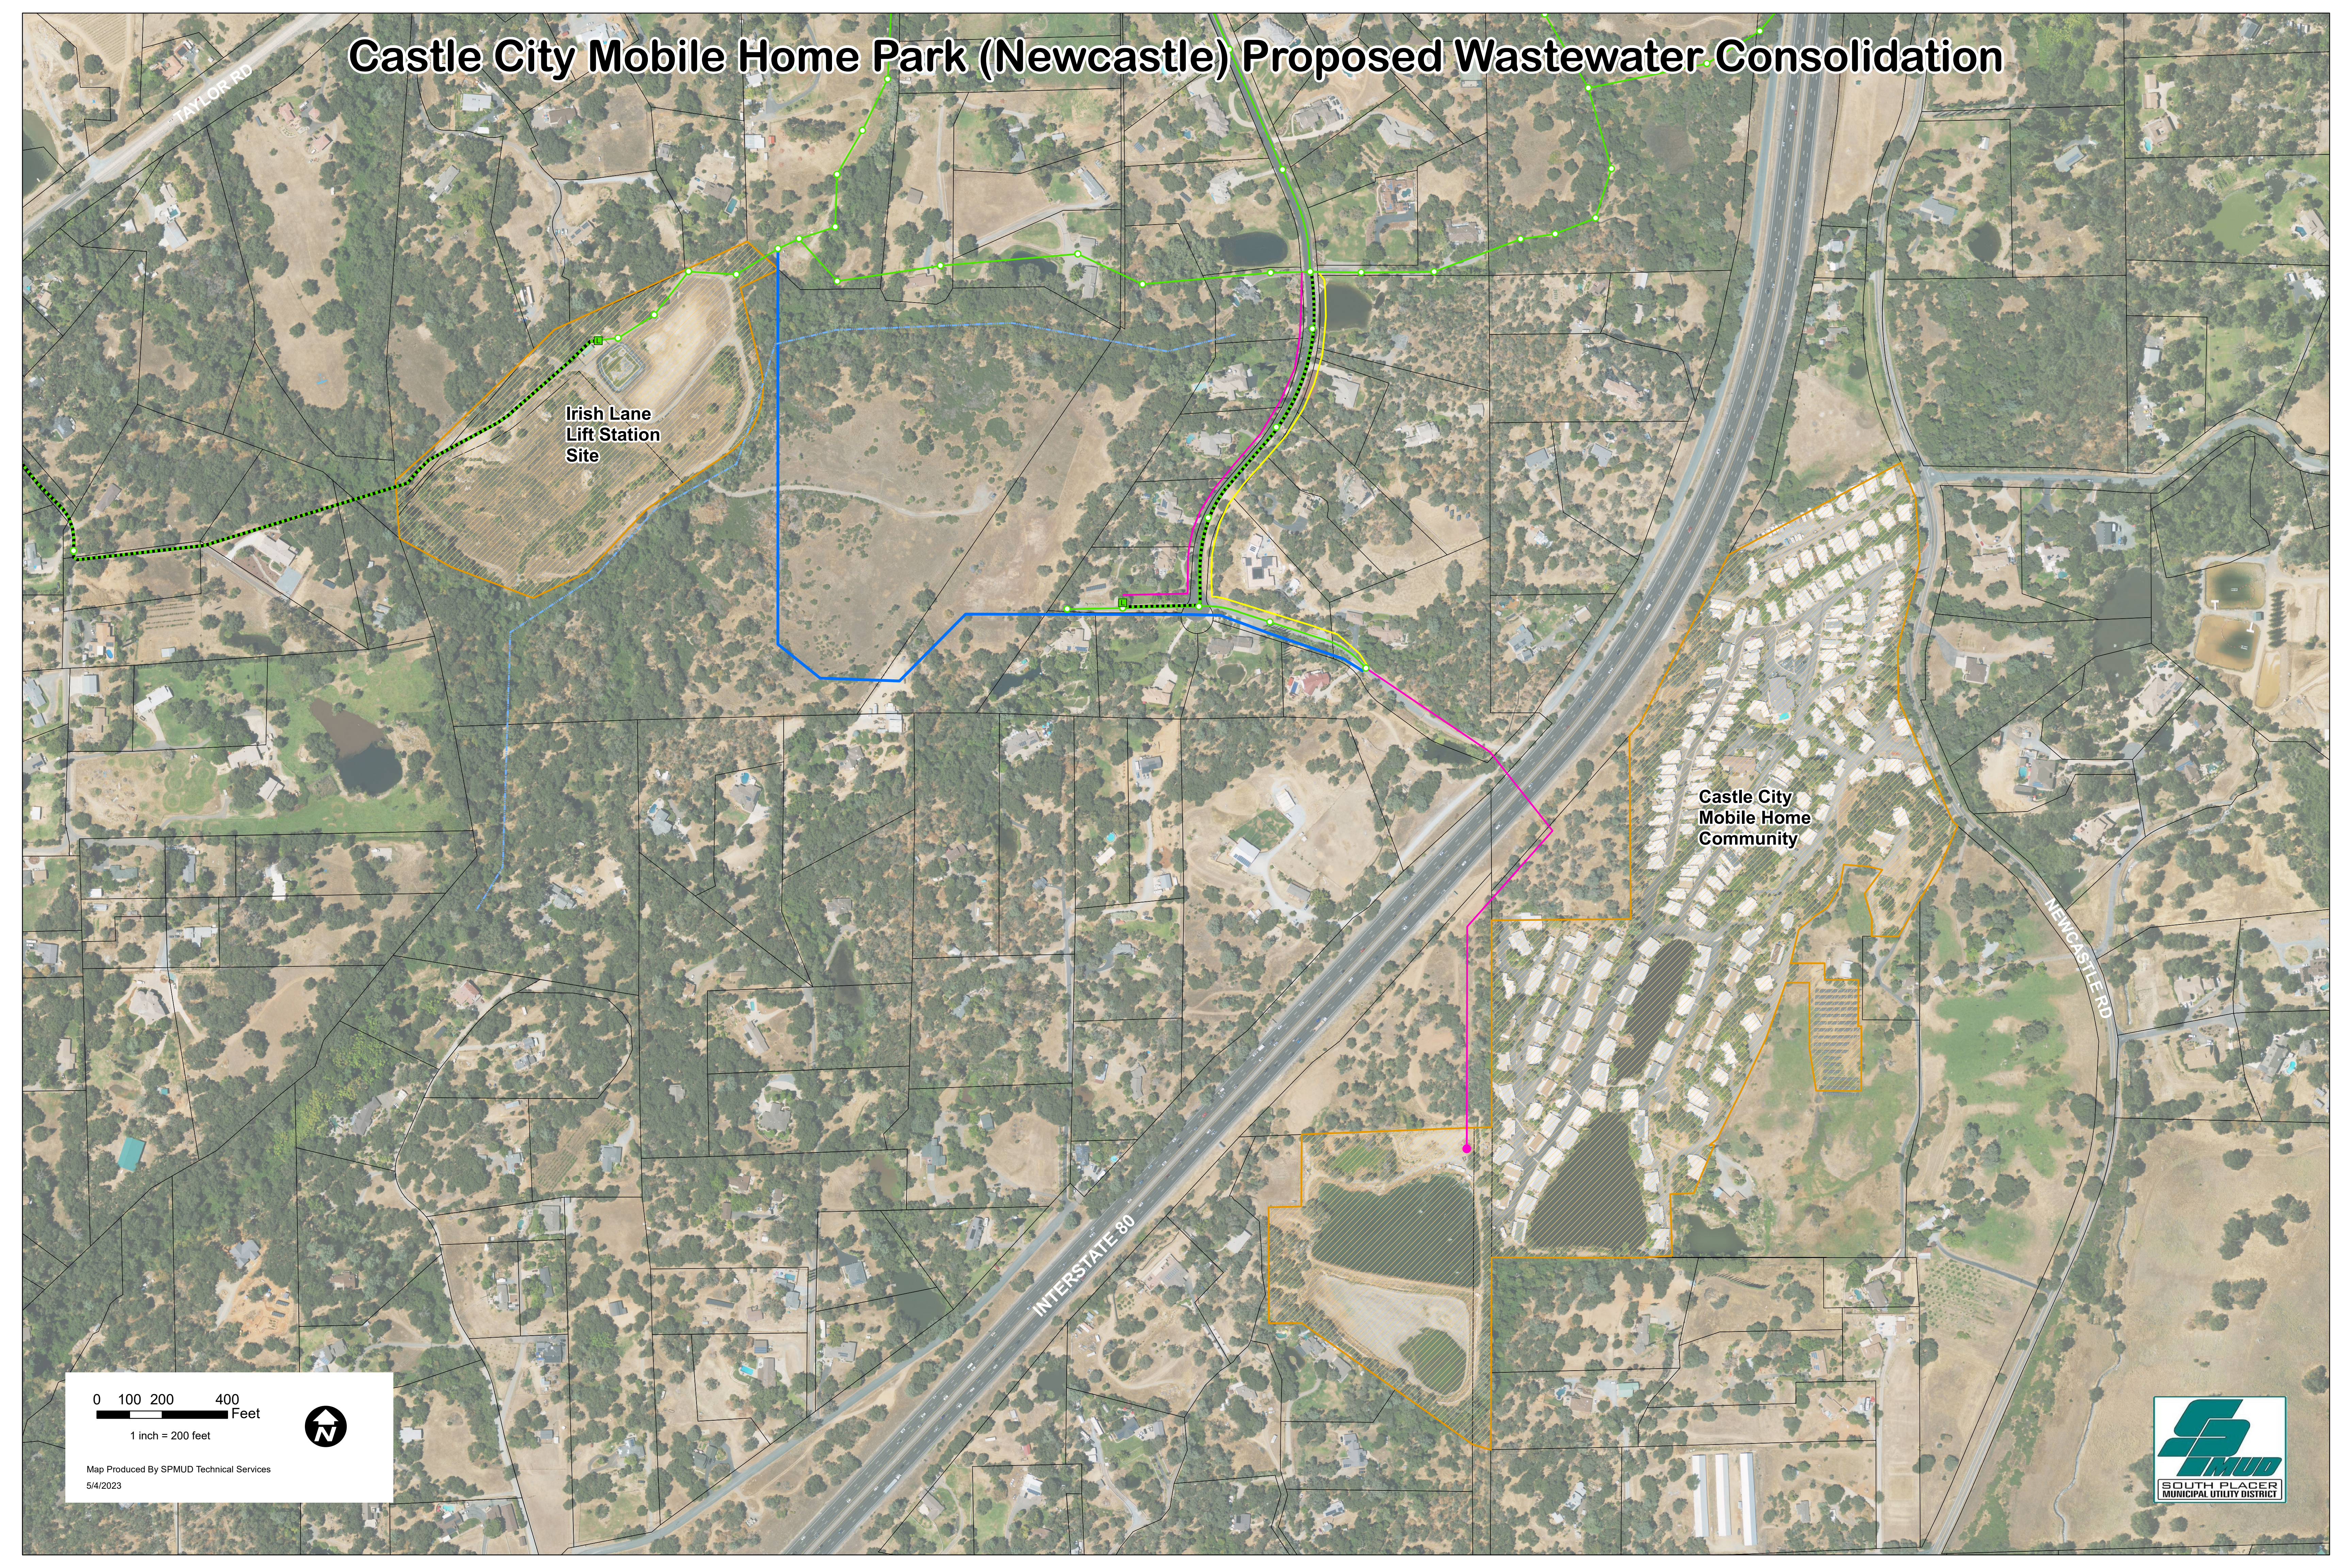

Castle City Mobile Home Park (Newcastle) Proposed Wastewater Consolidation

Irish Lane
Lift Station
Site

Castle City
Mobile Home
Community

0 100 200 400
Feet

1 inch = 200 feet

Map Produced By SPMUD Technical Services
5/4/2023